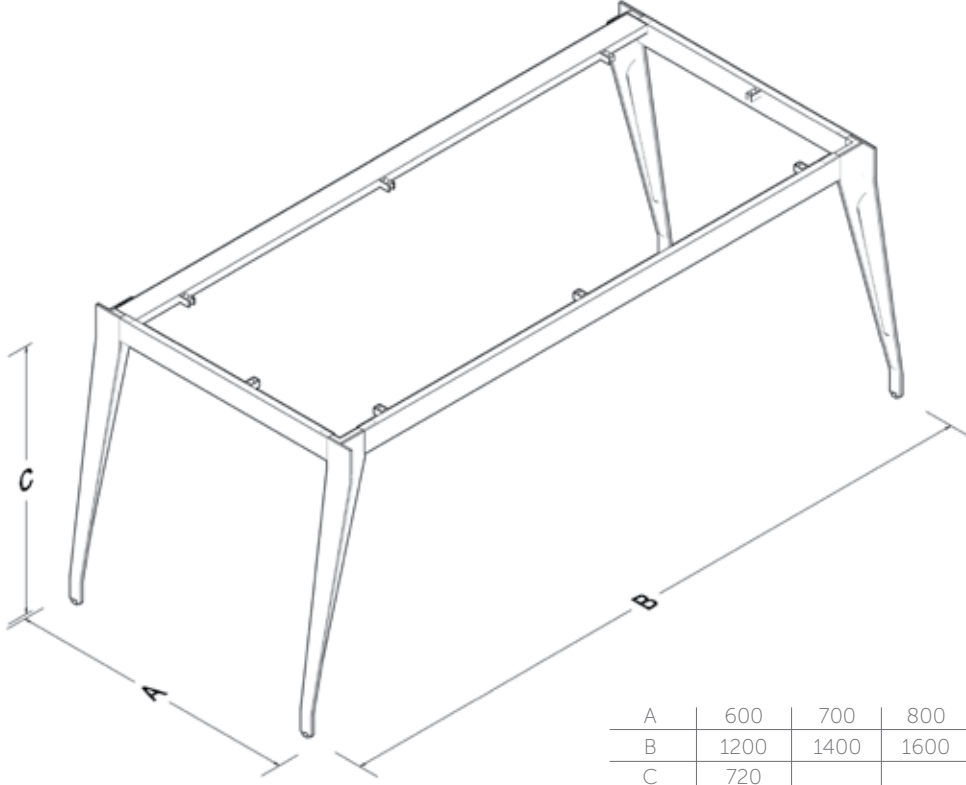

FELIX

A	600	700	800	900	
B	1200	1400	1600	1800	
C	720