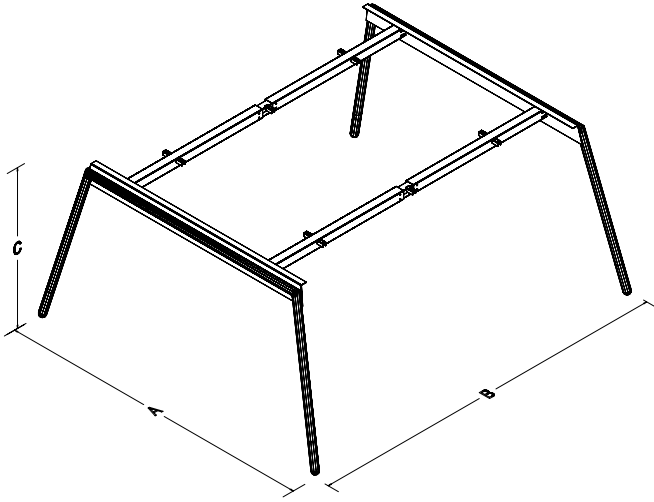

A	1400	1600			
B	1400	1600	1800		
C	720