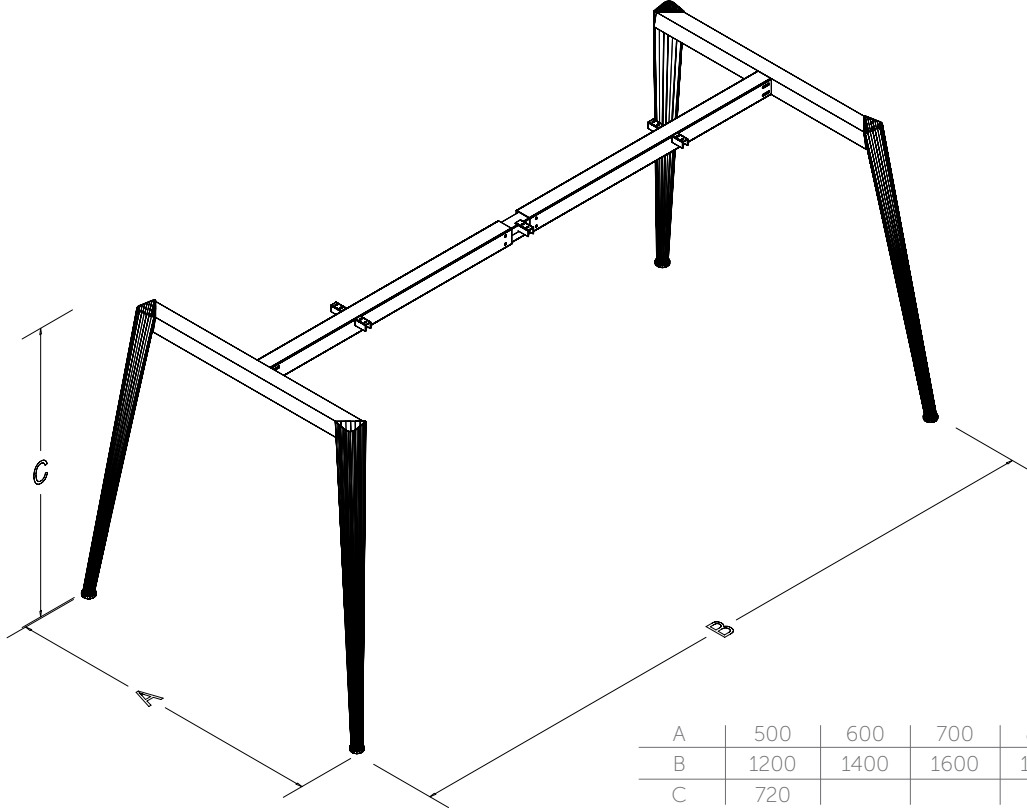

RIGEL

A	500	600	700	800	900
B	1200	1400	1600	1800	
C	720