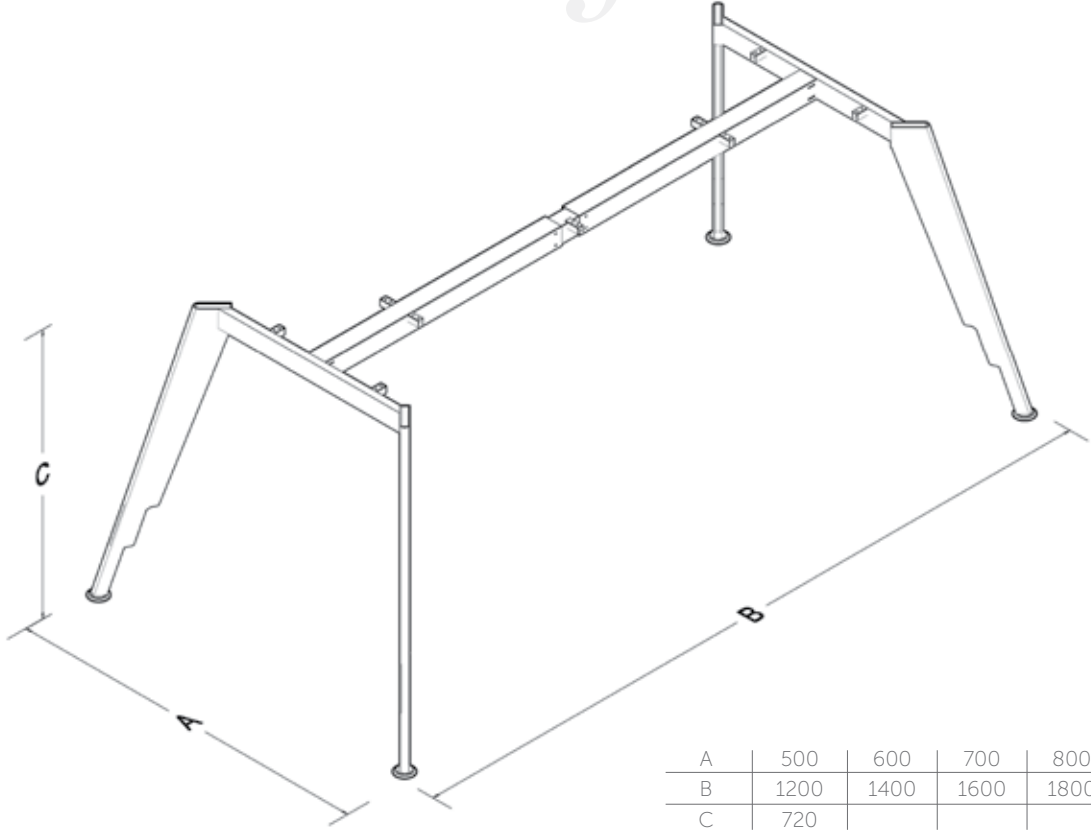

Biof

TEKNİK ÖZELLİKLERİ

Ürünlerimizin standart yüksekliği 720 mm'dir. Ürünümüzde tabla ölçünüze göre sabit veya teleskopik travers kullanılmaktadır. Ürünlerimizde elektrostatik toz boya uygulanmaktadır. Özel ölçülerde üretim, demonte şekilde sevkiyat. Ürünlerimiz patentlidir.

TECHNICAL SPECIFICATIONS

The standard height of our products is 720 mm. Either fixed or telescopic traverse can be used according to the measurements of the table. Electrostatic powder coating technique is applied to our products. Production in custom sizes and demounted shipment. Our products have been patented.

Renkler
Colors

9006 TEX

9016 TEX

7016 TEX

9005 TEX

7039 TEX