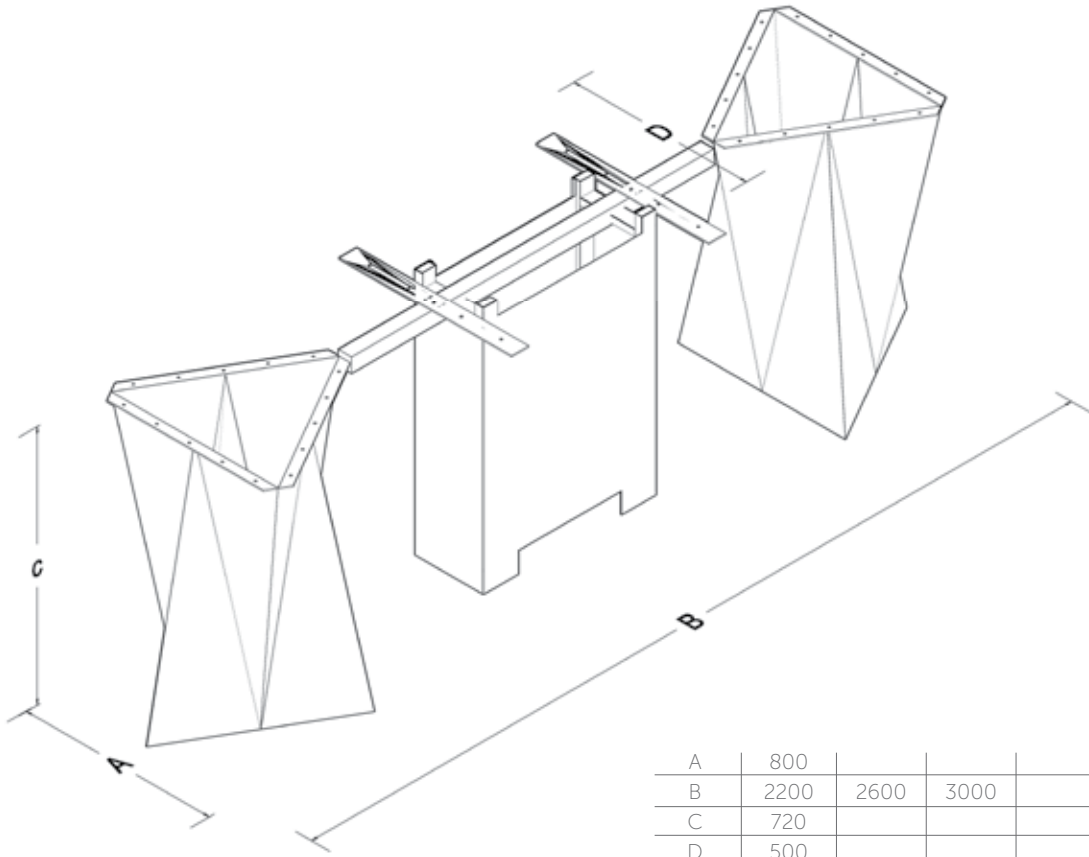

KASTRA

A	800				
B	2200	2600	3000		
C	720				
D	500