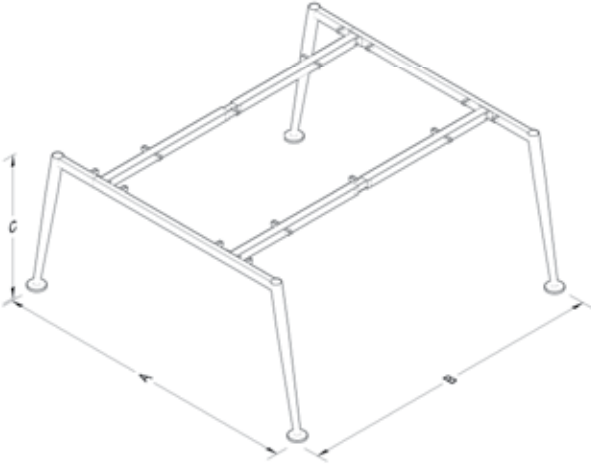

A	1400				
B	1400	1600	1800		
C	720