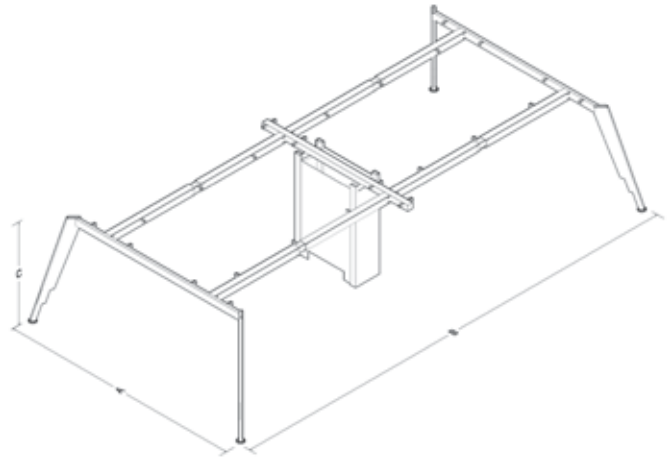

A	1400	1600		
B	2400	2800	3200	
C	720			

TEKNİK ÖZELLİKLERİ

Ürünlerimizin standart yüksekliği 720 mm'dir. Ürünümüzde tabla ölçünüze göre sabit veya teleskopik travers kullanılmaktadır. Ürünlerimizde elektrostatik toz boya uygulanmaktadır. Özel ölçülerde üretim, demonte şekilde sevkiyat. Ürünlerimiz patentlidir.

TECHNICAL SPECIFICATIONS

The standard height of our products is 720 mm. Either fixed or telescopic traverse can be used according to the measurements of the table. Electrostatic powder coating technique is applied to our products. Production in custom sizes and demounted shipment. Our products have been patented.

Renkler
Colors

9006 TEX

9016 TEX

7016 TEX

9005 TEX