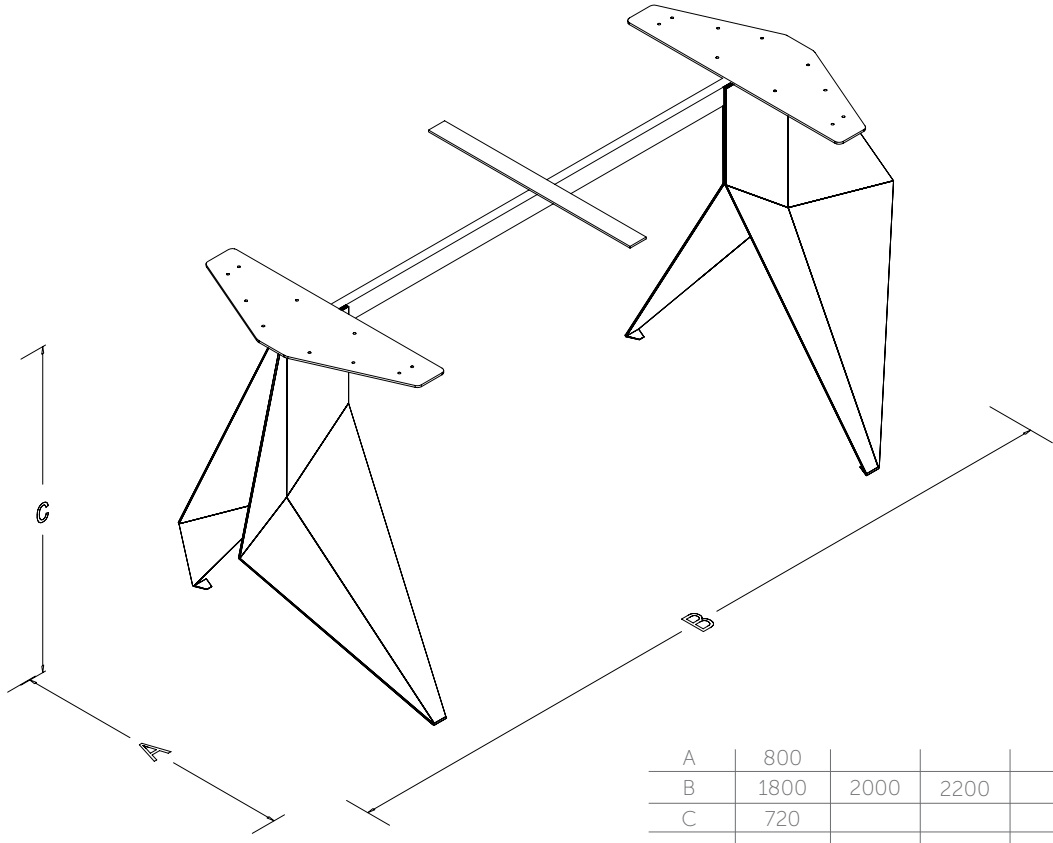

REGOR

A	800				
B	1800	2000	2200		
C	720