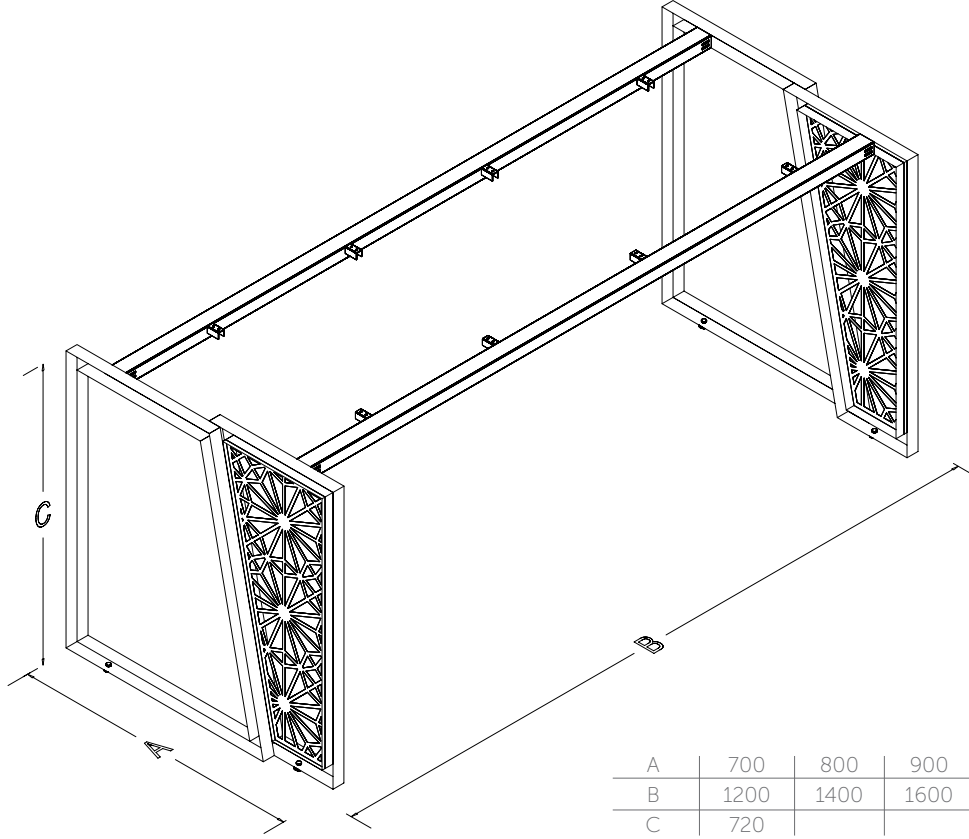

COOL

A	700	800	900		
B	1200	1400	1600	1800	2000
C	720