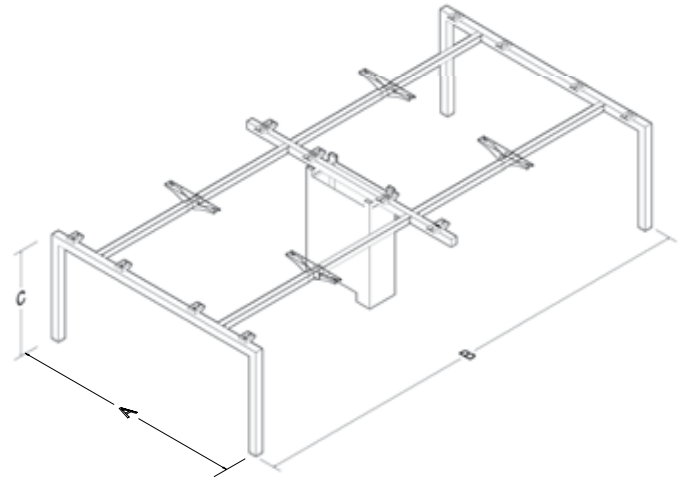

A	1400	1600			
B	2400	2800	3200		
C	720				

TEKNİK ÖZELLİKLERİ

Ürünlerimizin standart yüksekliği 720 mm'dir. Ürünümüzde tabla ölçünüze göre sabit veya teleskopik travers kullanılmaktadır. Ürünlerimizde elektrostatik toz boya uygulanmaktadır. Özel ölçülerde üretim, demonte şekilde sevkiyat. Ürünlerimiz patentlidir.

TECHNICAL SPECIFICATIONS

The standard height of our products is 720 mm. Either fixed or telescopic traverse can be used according to the measurements of the table. Electrostatic powder coating technique is applied to our products. Production in custom sizes and demounted shipment. Our products have been patented.

Renkler Colors

9006 TEX

9016 TEX

7016 TEX

9005 TEX