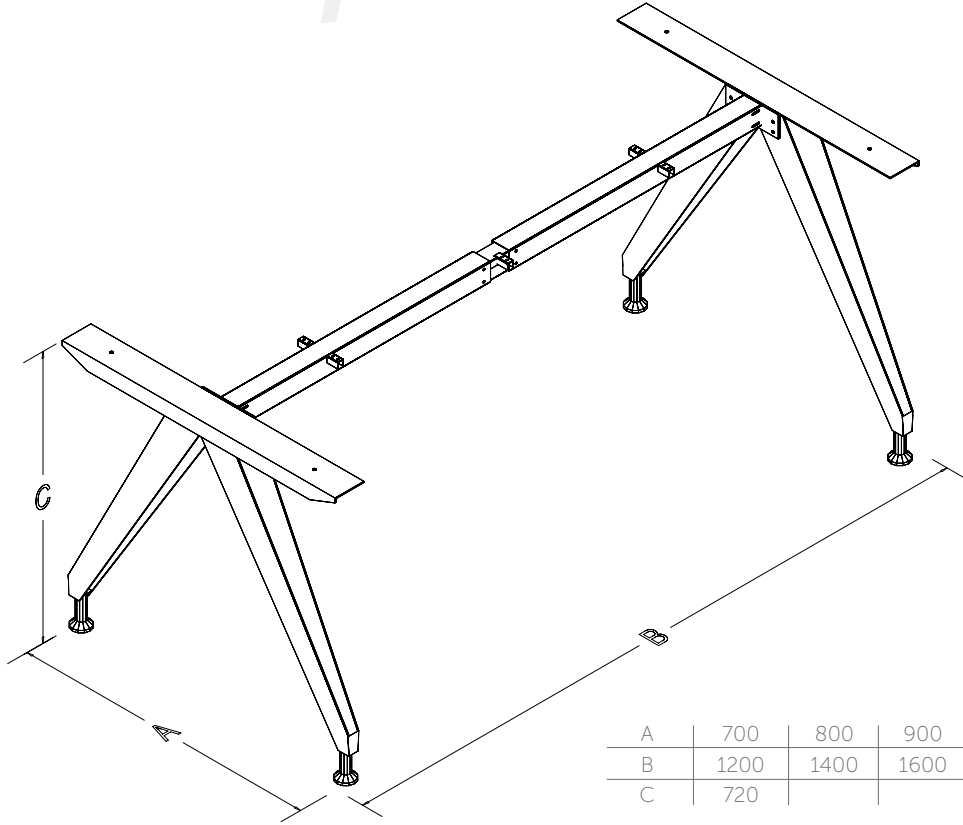

CAPELLA

A	700	800	900	
B	1200	1400	1600	1800
C	720