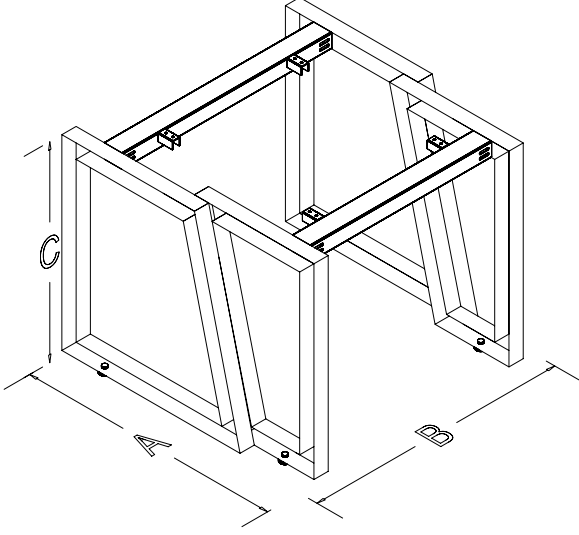

SEHPALAR

COFFEE TABLES

A	400	500		
B	500	600	700	800
C	420