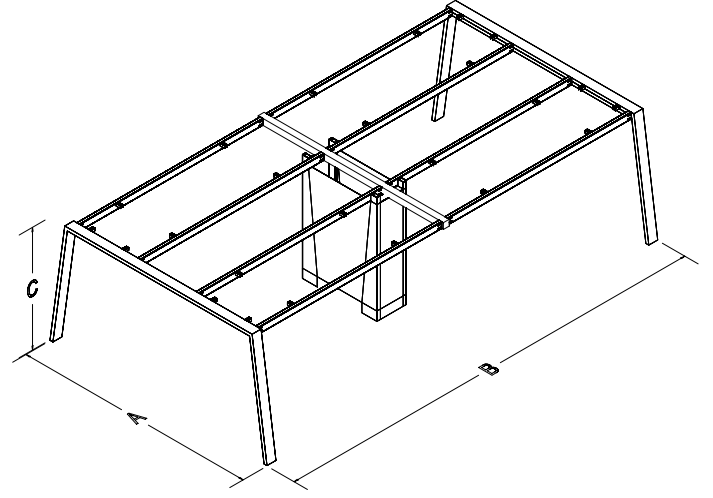

A	1400				
B	2400	2800	3200		
C	720				

TEKNİK ÖZELLİKLERİ

Ürünlerimizin standart yüksekliği 720 mm'dir. Ürünümüzde tabla ölçünüze göre sabit veya teleskopik travers kullanılmaktadır. Ürünlerimizde elektrostatik toz boya uygulanmaktadır. Özel ölçülerde üretim, demonte şekilde sevkiyat. Ürünlerimiz patentlidir.

TECHNICAL SPECIFICATIONS

The standard height of our products is 720 mm. Either fixed or telescopic traverse can be used according to the measurements of the table. Electrostatic powder coating technique is applied to our products. Production in custom sizes and demounted shipment. Our products have been patented.

Renkler
Colors

9006 TEX

9016 TEX

7016 TEX

9005 TEX