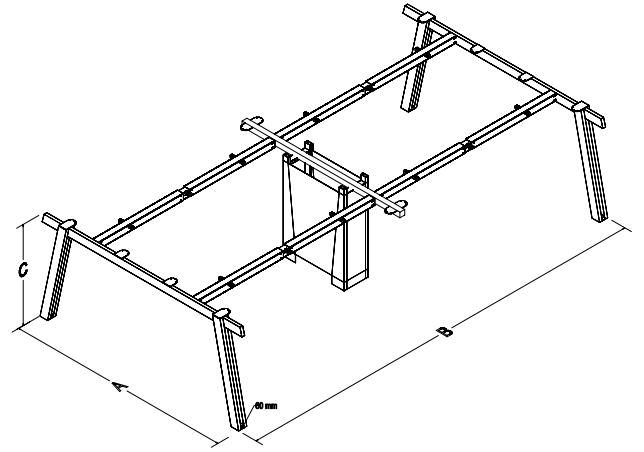

A	1400	1600		
B	2400	2800	3200	
C	720			

TEKNİK ÖZELLİKLERİ

Ürünlerimizin standart yüksekliği 720 mm'dir. Ürünümüzde tabla ölçünüze göre sabit veya teleskopik travers kullanılmaktadır. Ürünlerimizde elektrostatik toz boya uygulanmaktadır. Özel ölçülerde üretim, demonte şekilde sevkiyat. Ürünlerimiz patentlidir.

TECHNICAL SPECIFICATIONS

The standard height of our products is 720 mm. Either fixed or telescopic traverse can be used according to the measurements of the table. Electrostatic powder coating technique is applied to our products. Production in custom sizes and demounted shipment. Our products have been patented.

Renkler
Colors

9006 TEX

9016 TEX

7016 TEX

9005 TEX

7039 TEX