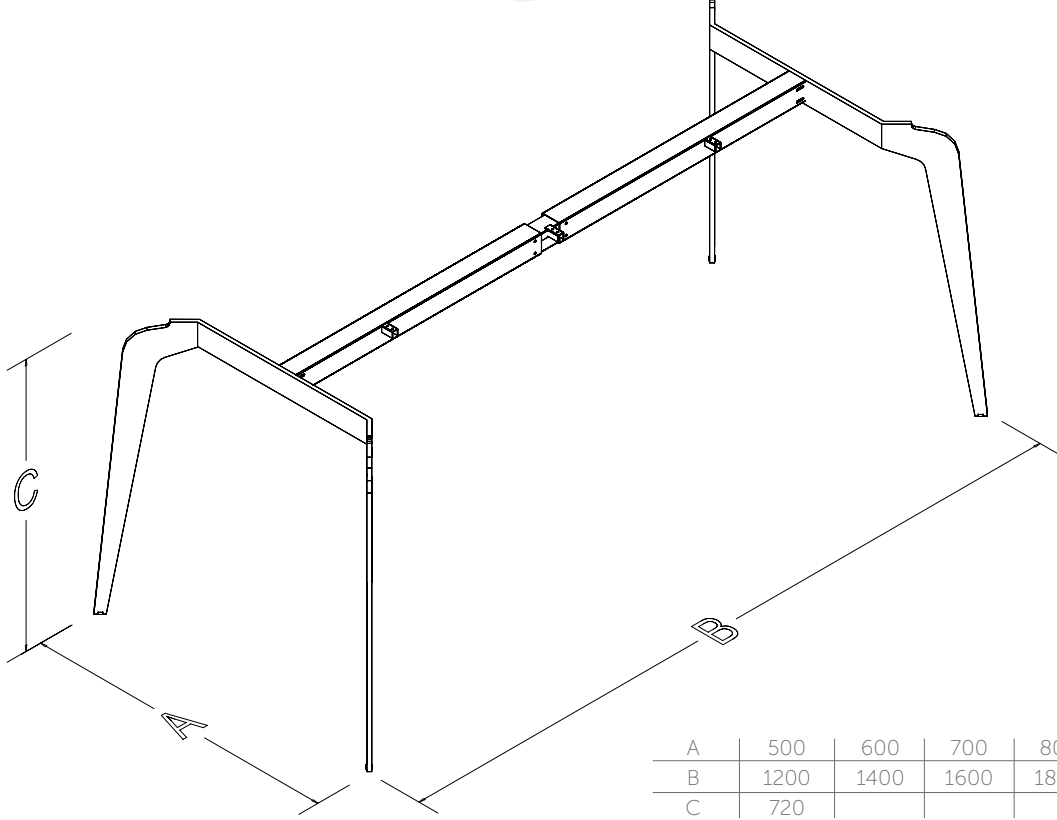

REGULUS

A	500	600	700	800	900
B	1200	1400	1600	1800	
C	720