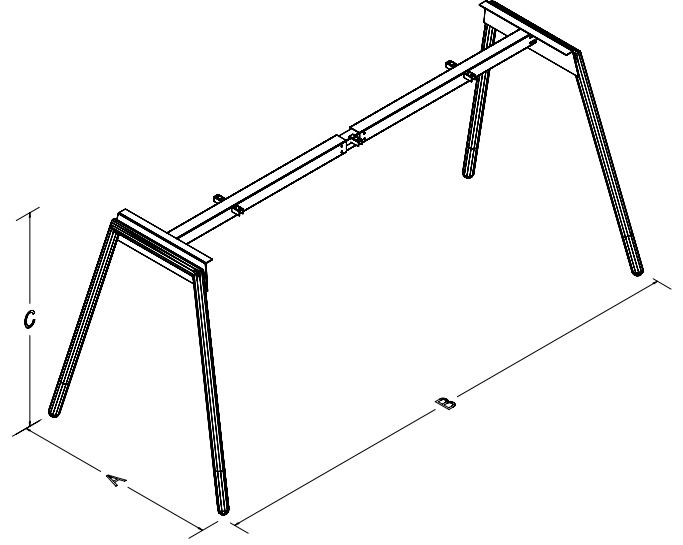

BOX

A	500	600	700	800	900
B	1200	1400	1600	1800	
C	720