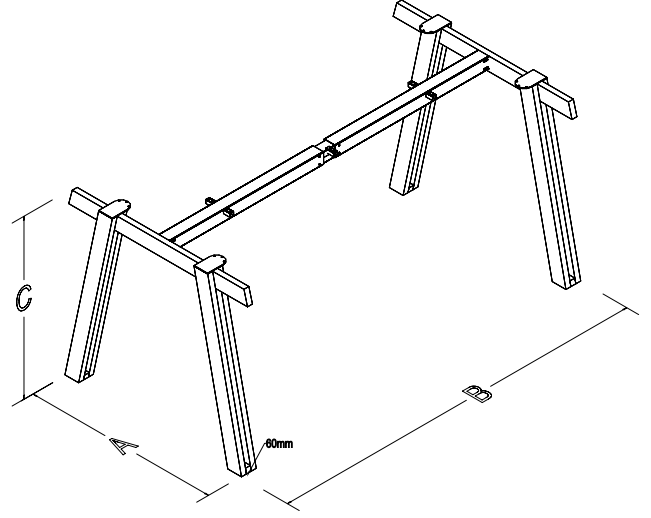

TWIN

A	700	800	900	
B	1200	1400	1600	1800
C	720