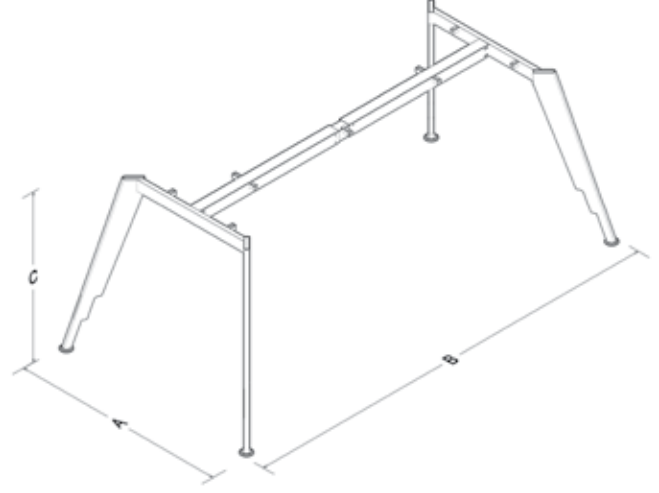

BIOF

A	500	600	700	800	900
B	1200	1400	1600	1800	
C	720