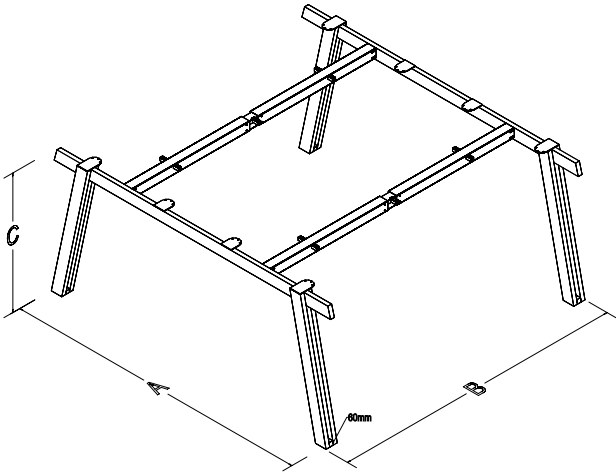

A	1400	1600		
B	1400	1600	1800	
C	720