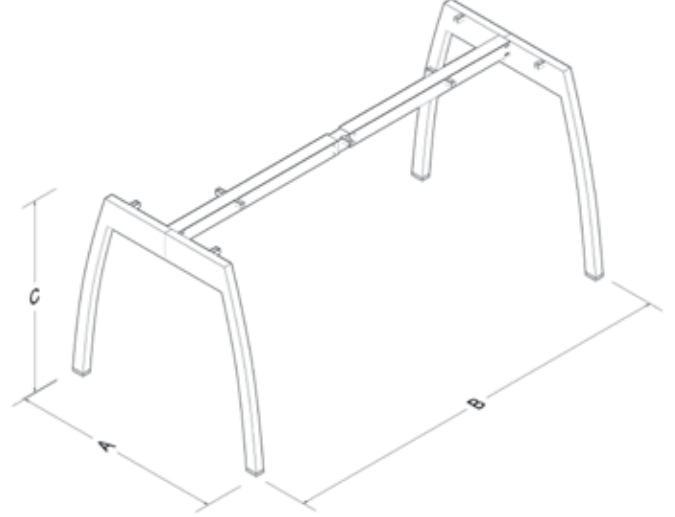

ZUBAN

A	600	700	800	900	
B	1200	1400	1600	1800	
C	720