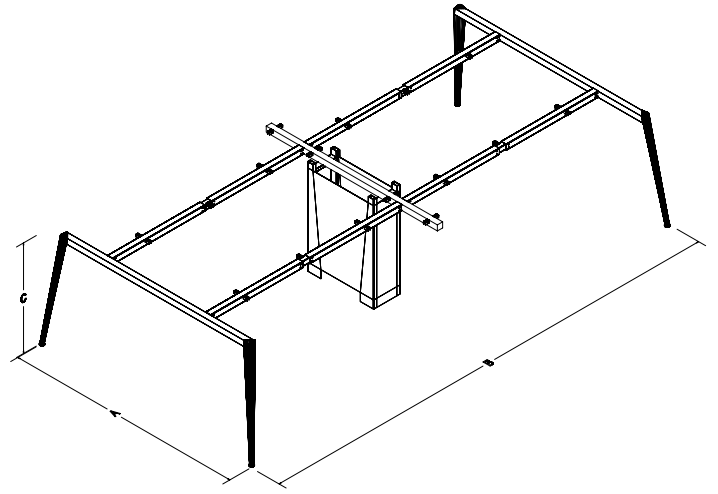

A	1400	1600			
B	2400	2800	3200		
C	720				

TEKNİK ÖZELLİKLERİ

Ürünlerimizin standart yüksekliği 720 mm'dir. Ürünümüzde tabla ölçünüze göre sabit veya teleskopik travers kullanılmaktadır. Ürünlerimizde elektrostatik toz boya uygulanmaktadır. Özel ölçülerde üretim, demonte şekilde sevkiyat. Ürünlerimiz patentlidir.

TECHNICAL SPECIFICATIONS

The standard height of our products is 720 mm. Either fixed or telescopic traverse can be used according to the measurements of the table. Electrostatic powder coating technique is applied to our products. Production in custom sizes and demounted shipment. Our products have been patented.

Renkler
Colors

9006 TEX

9016 TEX

7016 TEX

9005 TEX