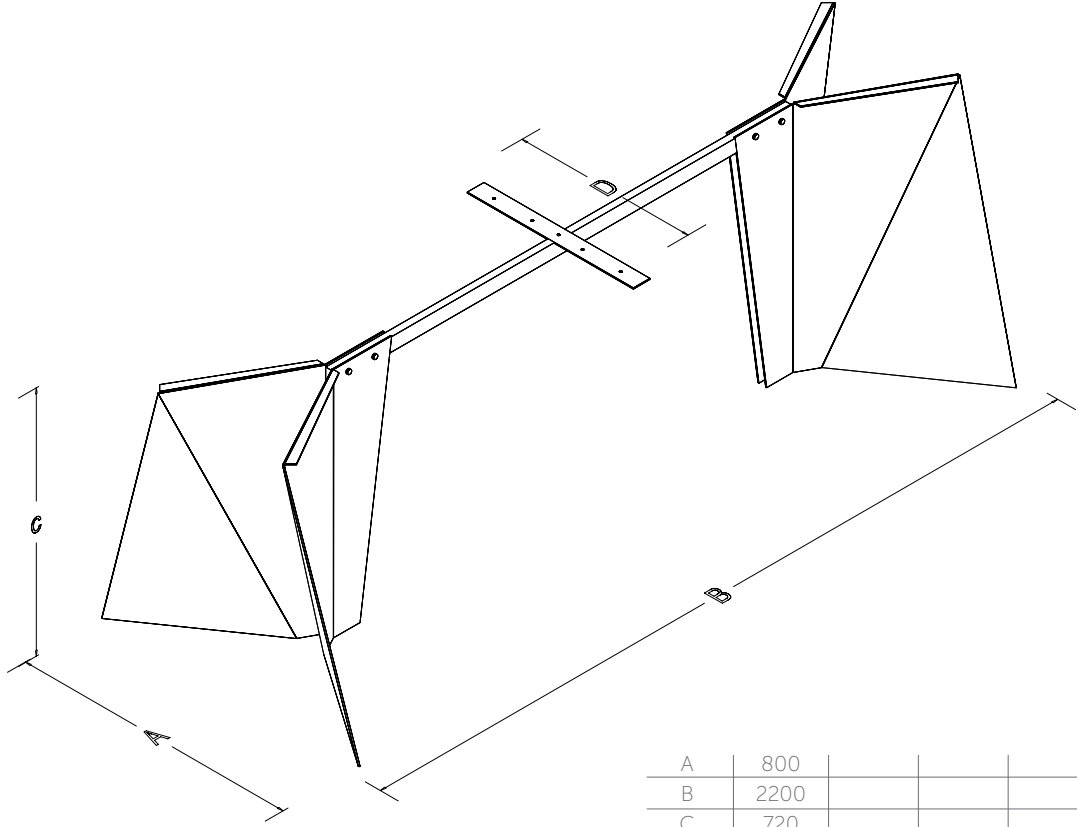

ELECTRA

A	800				
B	2200				
C	720