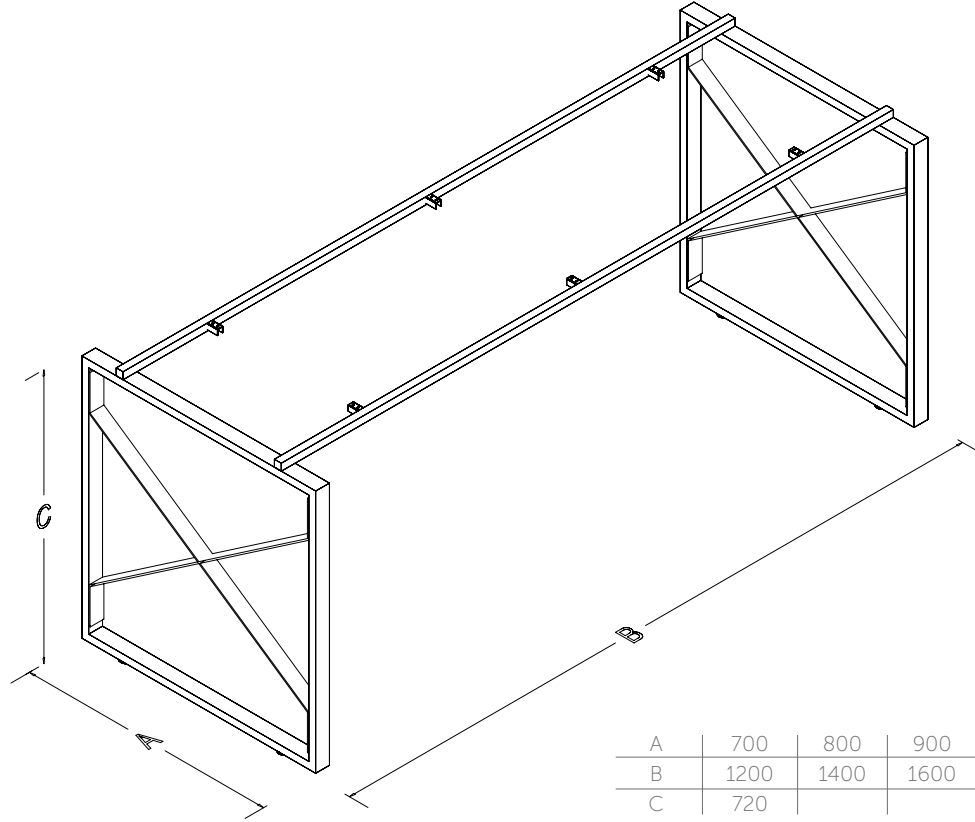

A	700	800	900		
B	1200	1400	1600	1800	2000
C	720