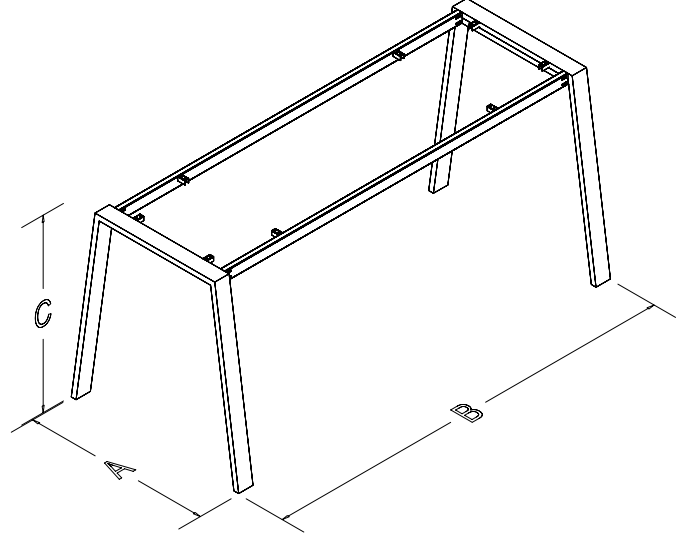

A	500	600	700	800	900
B	1200	1400	1600	1800	
C	720