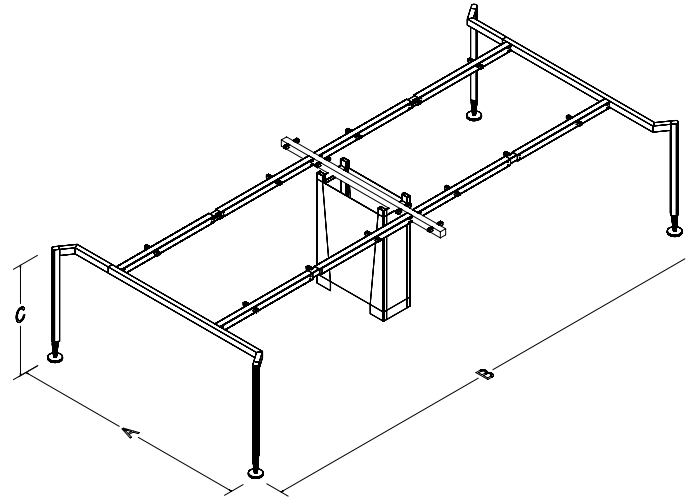

A	1400	1600		
B	2400	2800	3200	
C	720			

TEKNİK ÖZELLİKLERİ

Ürünlerimizin standart yüksekliği 720 mm'dir. Ürünümüzde tabla ölçünüze göre sabit veya teleskopik travers kullanılmaktadır. Ürünlerimizde elektrostatik toz boya uygulanmaktadır. Özel ölçülerde üretim, demonte şekilde sevkiyat. Ürünlerimiz patentlidir.

TECHNICAL SPECIFICATIONS

The standard height of our products is 720 mm. Either fixed or telescopic traverse can be used according to the measurements of the table. Electrostatic powder coating technique is applied to our products. Production in custom sizes and demounted shipment. Our products have been patented.

Renkler Colors

9006 TEX

9016 TEX

7016 TEX

9005 TEX