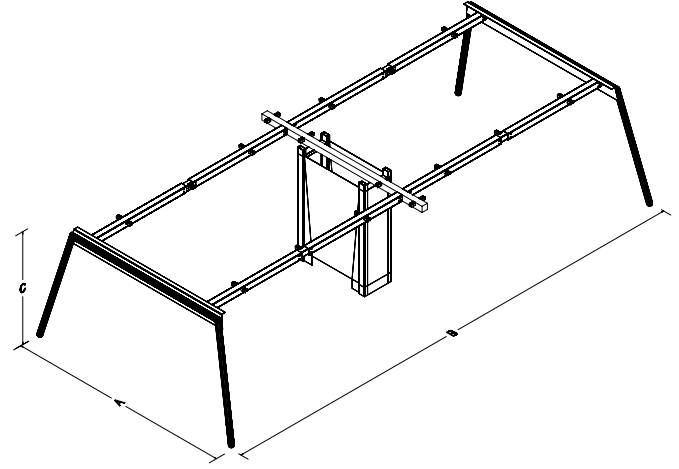

A	1400	1600			
B	2400	2800	3200		
C	720				

TEKNİK ÖZELLİKLERİ

Ürünlerimizin standart yüksekliği 720 mm'dir. Ürünümüzde tabla ölçünüze göre sabit veya teleskopik travers kullanılmaktadır. Ürünlerimizde elektrostatik toz boya uygulanmaktadır. Özel ölçülerde üretim, demonte şekilde sevkiyat. Ürünlerimiz patentlidir.

TECHNICAL SPECIFICATIONS

The standard height of our products is 720 mm. Either fixed or telescopic traverse can be used according to the measurements of the table. Electrostatic powder coating technique is applied to our products. Production in custom sizes and demounted shipment. Our products have been patented.

Renkler
Colors

9006 TEX

9016 TEX

7016 TEX

9005 TEX