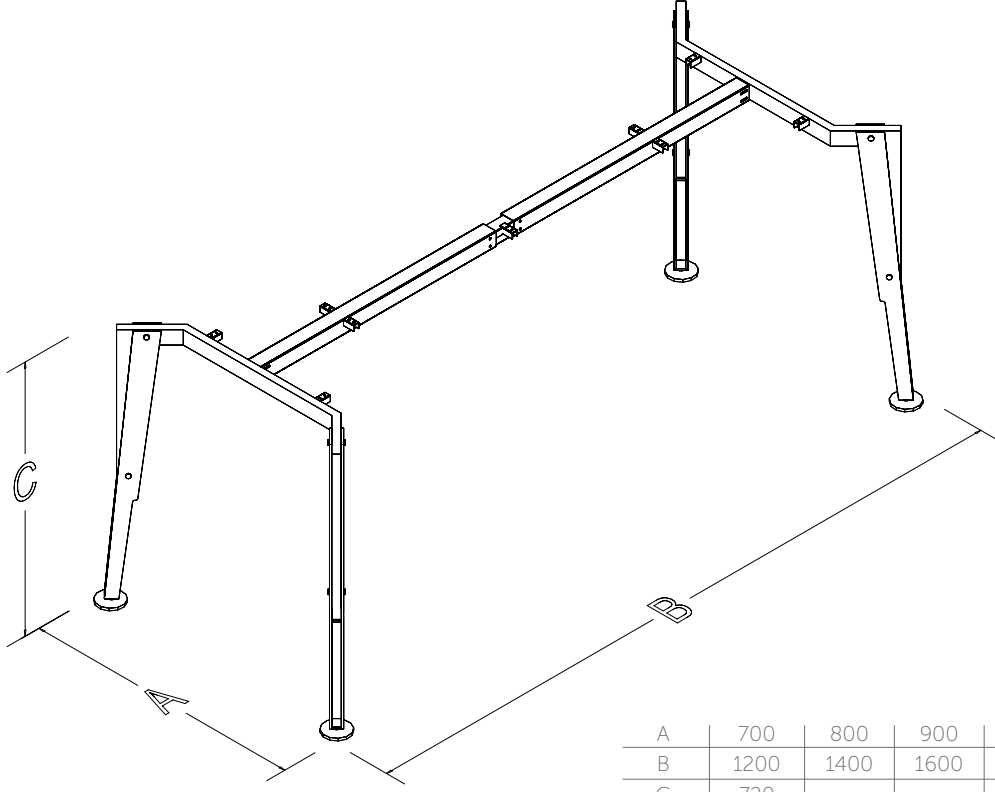

PRO

A	700	800	900		
B	1200	1400	1600	1800	
C	720