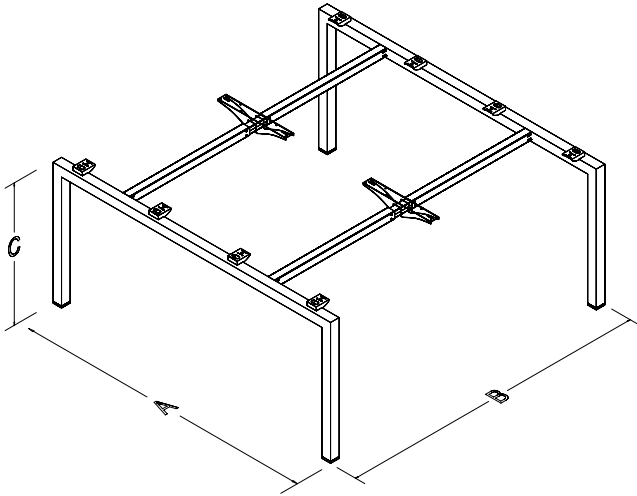

A	1400	1600			
B	1400	1600	1800		
C	720