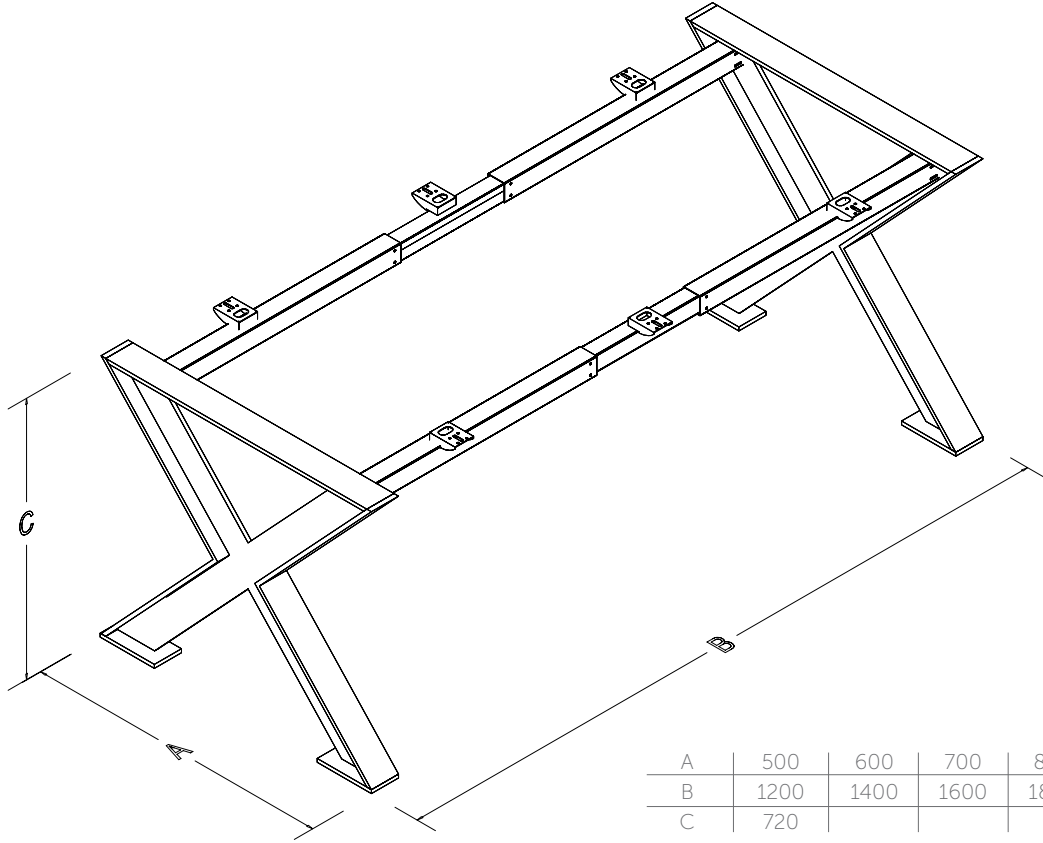

PUNTO

A	500	600	700	800	900
B	1200	1400	1600	1800	2000
C	720