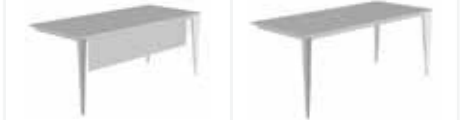

# EXEN

EXEN

EXEN

Masa 4 Ayaklı  
Table 4 LegPerdeli  
With PanelEXM0120 - 200x90x75h  
EXM0118 - 180x80x75h  
EXM0116 - 160x80x75h  
EXM0114 - 140x80x75h  
EXM0112-80 - 120x80x75h  
EXM0112-70 - 120x70x75hPerdesiz  
No PanelEXM0120P - 200x90x75h  
EXM0118P - 180x80x75h  
EXM0116P - 160x80x75h  
EXM0114P - 140x80x75h  
EXM0112P-80 - 120x80x75h  
EXM0112P-70 - 120x70x75hEtajerli Masa 2 Ayaklı  
Etager Table 2 LegPerdeli  
With PanelEXM0120E - 200x80x75h  
EXM0118E - 180x80x75h  
EXM0116E - 160x80x75h  
EXM0114E - 140x80x75h  
EXM0112E-80 - 120x80x75h  
EXM0112E-70 - 120x70x75hPerdesiz  
No PanelEXM0120TP - 200x80x75h  
EXM0118TP - 180x80x75h  
EXM0116TP - 160x80x75h  
EXM0114TP - 140x80x75h  
EXM0112TP-80 - 120x80x75h  
EXM0112TP-70 - 120x70x75hMasa 3 Ayaklı  
Table 3 LegPerdeli  
With PanelEXM0120U - 200x80x75h  
EXM0118U - 180x80x75h  
EXM0116U - 160x80x75h  
EXM0114U - 140x80x75h  
EXM0112U-80 - 120x80x75h  
EXM0112U-70 - 120x70x75hPerdesiz  
No PanelEXM0120UP - 200x80x75h  
EXM0118UP - 180x80x75h  
EXM0116UP - 160x80x75h  
EXM0114UP - 140x80x75h  
EXM0112UP-80 - 120x80x75h  
EXM0112UP-70 - 120x70x75hMasa Ayaksız  
Table (No Leg)Perdeli  
With PanelEXM0120A - 200x80x75h  
EXM0118A - 180x80x75h  
EXM0116A - 160x80x75h  
EXM0114A - 140x80x75h  
EXM0112A - 120x70x75hPerdesiz  
No PanelEXM0120PA - 200x80x75h  
EXM0118PA - 180x80x75h  
EXM0116PA - 160x80x75h  
EXM0114PA - 140x80x75h  
EXM0112PA-80 - 120x80x75h  
EXM0112PA-70 - 120x70x75hDolap  
CupboardExen Dolap  
Cupboard