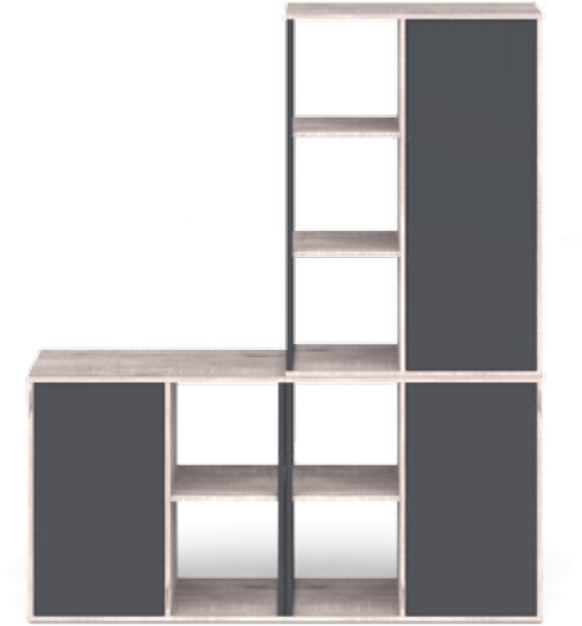

RİTİM DOLAPLAR