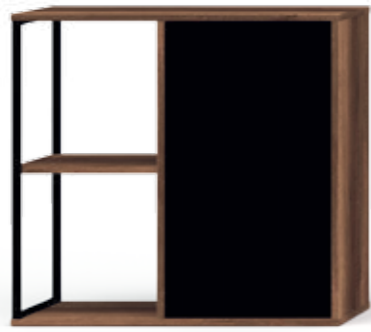

## RİTİM DOLAPLAR

RTM0412ÇK - 80 x 45 x 120h

RTM0412ÇA - 80 x 45 x 120h

RTM0412TK - 45 x 45 x 120h

RTM0412TA - 45 x 45 x 120h

RTM0408ÇK - 80 x 45 x 80h

RTM0408ÇA - 80 x 45 x 80h

RTM0408TK - 45 x 45 x 80h